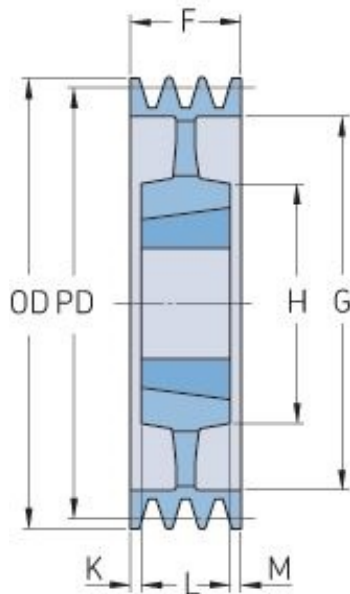

PHP 6SPA400TB

Pitch diameter (mm)	400
Outside diameter (mm)	405.5
Pulley type	5
Bushing no.	3535
Min. bore (mm)	35
Max. bore (mm)	90
F (mm)	95
G (mm)	365
K (mm)	3
L (mm)	89
M (mm)	3
H (mm)	170
Weight (kg)	26