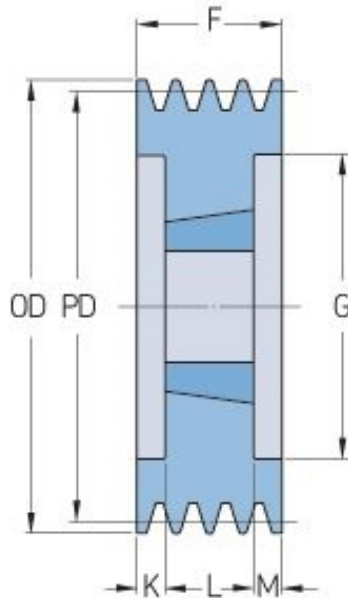

PHP 6SPB150TB

Pitch diameter (mm)	150
Outside diameter (mm)	157
Pulley type	3
Bushing no.	2517
Min. bore (mm)	16
Max. bore (mm)	60
F (mm)	120
G (mm)	107
K (mm)	37.5
L (mm)	45
M (mm)	37.5
H (mm)	-
Weight (kg)	6.5