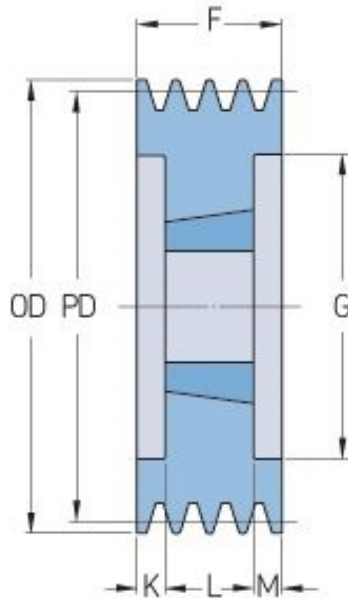

PHP 6SPB160TB

Pitch diameter (mm)	160
Outside diameter (mm)	167
Pulley type	3
Bushing no.	3020
Min. bore (mm)	25
Max. bore (mm)	75
F (mm)	120
G (mm)	117
K (mm)	34.5
L (mm)	51
M (mm)	34.5
H (mm)	-
Weight (kg)	5.9