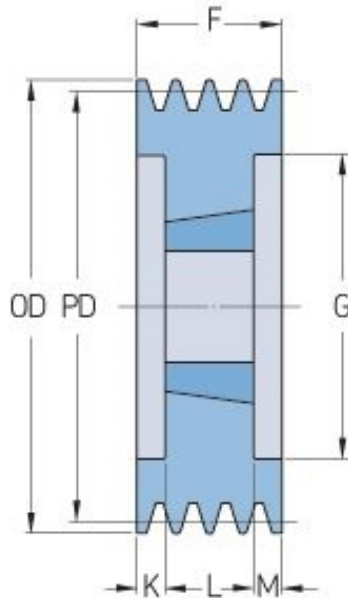

PHP 6SPB200TB

Pitch diameter (mm)	200
Outside diameter (mm)	207
Pulley type	3
Bushing no.	3020
Min. bore (mm)	25
Max. bore (mm)	75
F (mm)	120
G (mm)	157
K (mm)	34.5
L (mm)	51
M (mm)	34.5
H (mm)	-
Weight (kg)	11.7