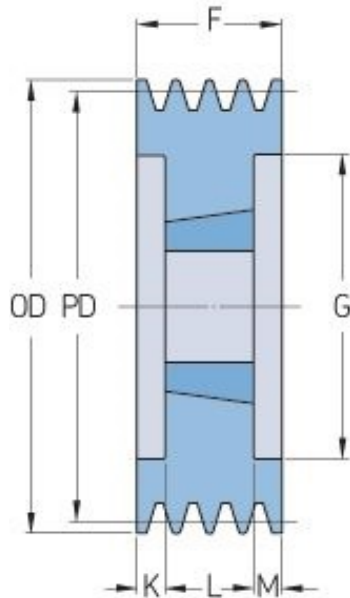

PHP 6SPB212TB

Pitch diameter (mm)	212
Outside diameter (mm)	219
Pulley type	3
Bushing no.	3535
Min. bore (mm)	35
Max. bore (mm)	90
F (mm)	120
G (mm)	169
K (mm)	15.5
L (mm)	89
M (mm)	15.5
H (mm)	-
Weight (kg)	13.2