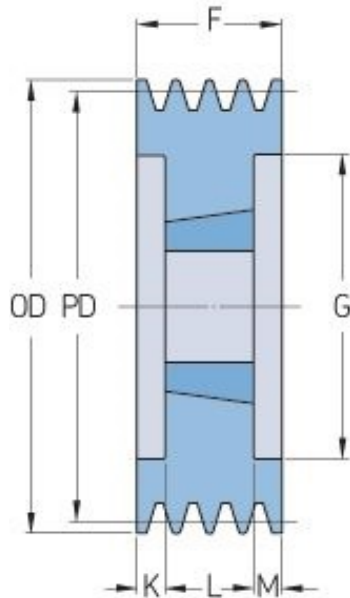

PHP 6SPB224TB

Pitch diameter (mm)	224
Outside diameter (mm)	231
Pulley type	3
Bushing no.	3535
Min. bore (mm)	35
Max. bore (mm)	90
F (mm)	120
G (mm)	181
K (mm)	15.5
L (mm)	89
M (mm)	15.5
H (mm)	-
Weight (kg)	15.2