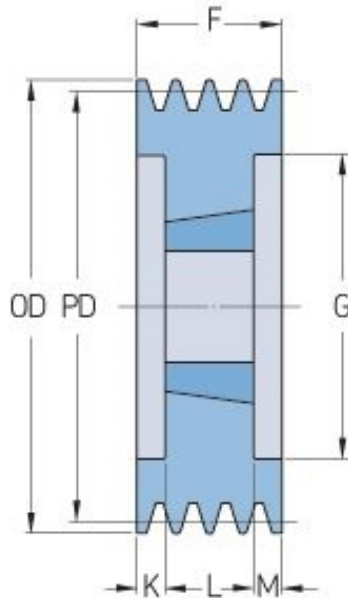

PHP 6SPB236TB

Pitch diameter (mm)	236
Outside diameter (mm)	243
Pulley type	3
Bushing no.	3535
Min. bore (mm)	35
Max. bore (mm)	90
F (mm)	120
G (mm)	193
K (mm)	15.5
L (mm)	89
M (mm)	15.5
H (mm)	-
Weight (kg)	17.6