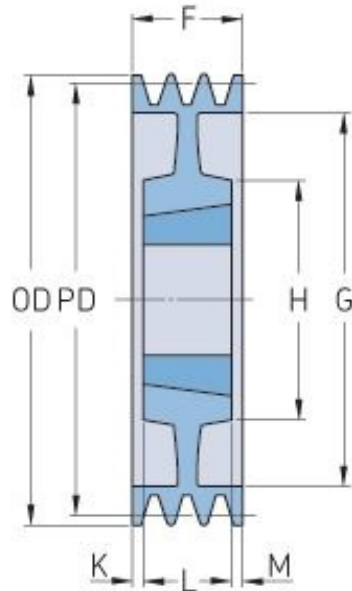

PHP 6SPB280TB

Pitch diameter (mm)	280
Outside diameter (mm)	287
Pulley type	7
Bushing no.	3535
Min. bore (mm)	35
Max. bore (mm)	90
F (mm)	120
G (mm)	237
K (mm)	15.5
L (mm)	89
M (mm)	15.5
H (mm)	191
Weight (kg)	23.5