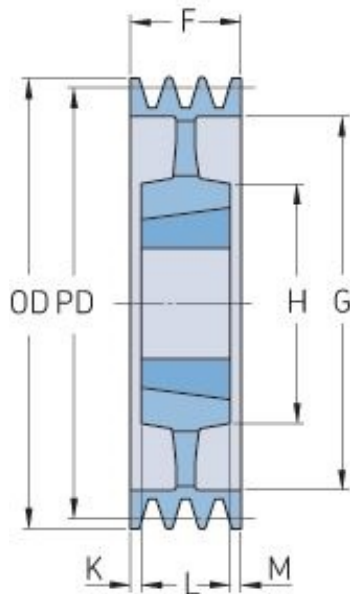

PHP 6SPB400TB

Pitch diameter (mm)	400
Outside diameter (mm)	407
Pulley type	5
Bushing no.	3535
Min. bore (mm)	35
Max. bore (mm)	90
F (mm)	120
G (mm)	357
K (mm)	15.5
L (mm)	89
M (mm)	15.5
H (mm)	191
Weight (kg)	31.8