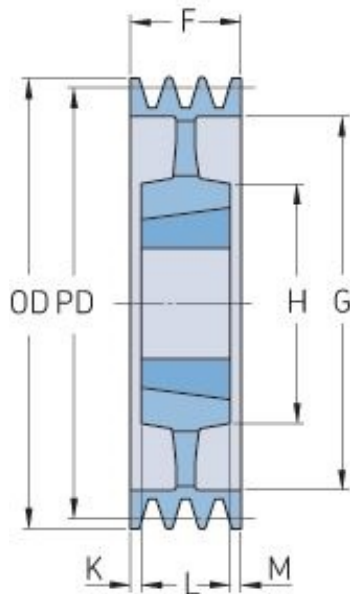

# PHP 6SPB500TB

Pitch diameter (mm)	500
Outside diameter (mm)	507
Pulley type	5
Bushing no.	4040
Min. bore (mm)	40
Max. bore (mm)	100
F (mm)	120
G (mm)	457
K (mm)	-
L (mm)	102
M (mm)	18
H (mm)	191
Weight (kg)	40.7