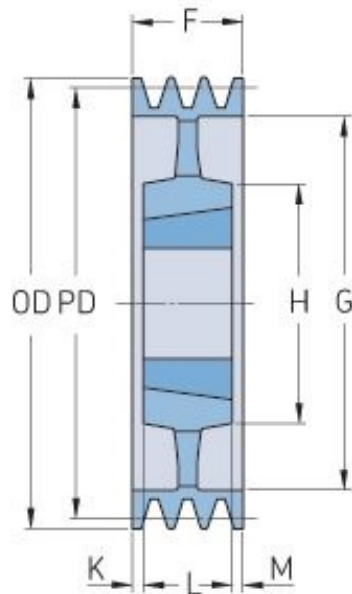

# PHP 6SPB1250TB

Pitch diameter (mm)	1250
Outside diameter (mm)	1257
Pulley type	5
Bushing no.	4545
Min. bore (mm)	55
Max. bore (mm)	110
F (mm)	120
G (mm)	1204
K (mm)	3
L (mm)	127
M (mm)	3
H (mm)	240
Weight (kg)	210