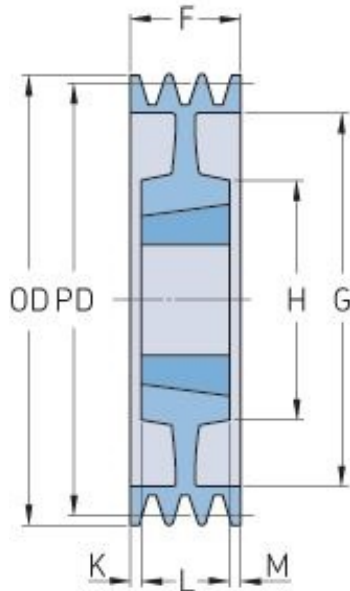

# PHP 6SPC280TB

Pitch diameter (mm)	280
Outside diameter (mm)	289.6
Pulley type	7
Bushing no.	3535
Min. bore (mm)	35
Max. bore (mm)	90
F (mm)	162
G (mm)	228
K (mm)	36.5
L (mm)	89
M (mm)	36.5
H (mm)	-
Weight (kg)	31.5