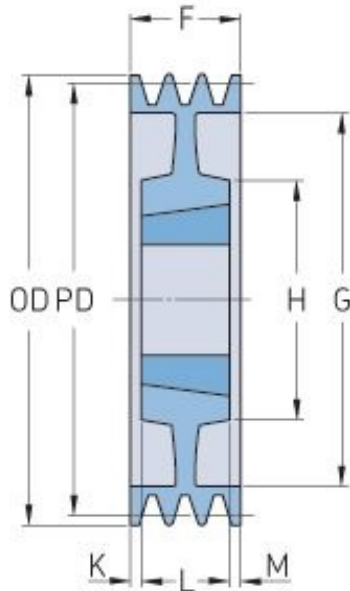

PHP 6SPC300TB

Pitch diameter (mm)	300
Outside diameter (mm)	309.6
Pulley type	7
Bushing no.	3535
Min. bore (mm)	35
Max. bore (mm)	90
F (mm)	162
G (mm)	247
K (mm)	36.5
L (mm)	89
M (mm)	36.5
H (mm)	170
Weight (kg)	31.5