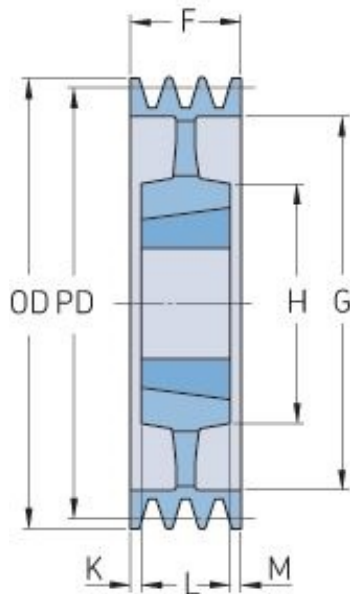

# PHP 6SPC335TB

|                       |       |
|-----------------------|-------|
| Pitch diameter (mm)   | 335   |
| Outside diameter (mm) | 344.6 |
| Pulley type           | 5     |
| Bushing no.           | 3535  |
| Min. bore (mm)        | 35    |
| Max. bore (mm)        | 90    |
| F (mm)                | 162   |
| G (mm)                | 280   |
| K (mm)                | 36.5  |
| L (mm)                | 89    |
| M (mm)                | 36.5  |
| H (mm)                | 170   |
| Weight (kg)           | 37.5  |