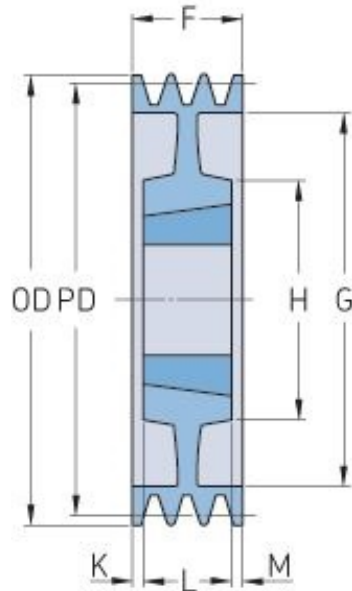

PHP 6SPC450TB

Pitch diameter (mm)	450
Outside diameter (mm)	459.6
Pulley type	7
Bushing no.	4545
Min. bore (mm)	55
Max. bore (mm)	110
F (mm)	162
G (mm)	394
K (mm)	24
L (mm)	114
M (mm)	24
H (mm)	225
Weight (kg)	57.5