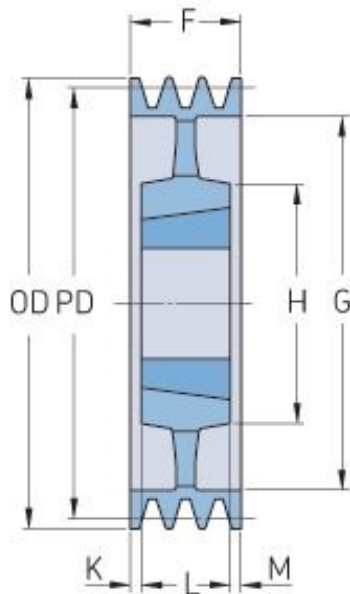

PHP 6SPC475TB

Pitch diameter (mm)	475
Outside diameter (mm)	484.6
Pulley type	5
Bushing no.	4545
Min. bore (mm)	55
Max. bore (mm)	110
F (mm)	162
G (mm)	419
K (mm)	24
L (mm)	114
M (mm)	24
H (mm)	225
Weight (kg)	62