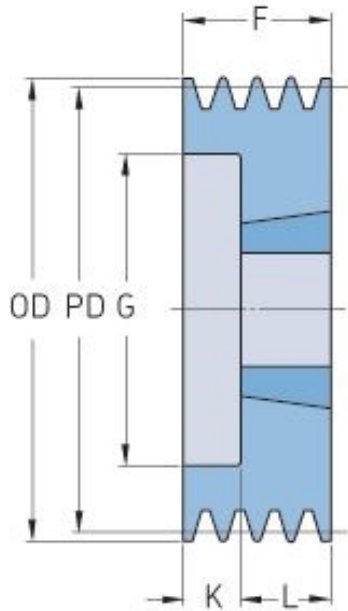

# PHP 6SPZ90TB

Pitch diameter (mm)	90
Outside diameter (mm)	94
Pulley type	6
Bushing no.	1610
Min. bore (mm)	14
Max. bore (mm)	42
F (mm)	76
G (mm)	61
K (mm)	51
L (mm)	25
M (mm)	-
H (mm)	-
Weight (kg)	1.5