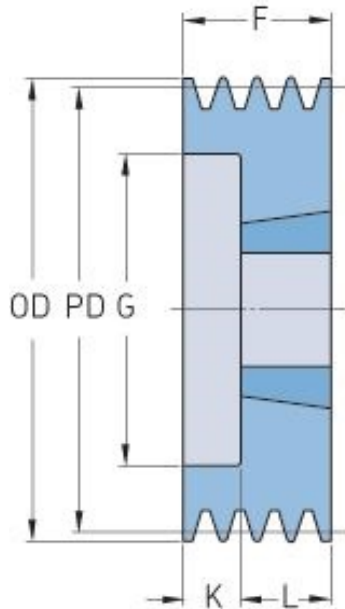

PHP 6SPZ95TB

Pitch diameter (mm)	95
Outside diameter (mm)	99
Pulley type	6
Bushing no.	1610
Min. bore (mm)	14
Max. bore (mm)	42
F (mm)	76
G (mm)	66
K (mm)	51
L (mm)	25
M (mm)	-
H (mm)	-
Weight (kg)	1.7