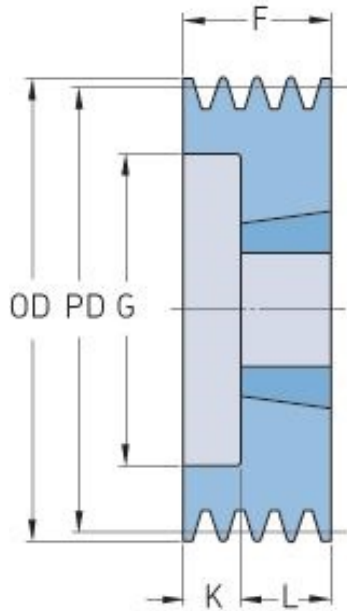

PHP 6SPZ106TB

Pitch diameter (mm)	106
Outside diameter (mm)	110
Pulley type	6
Bushing no.	2012
Min. bore (mm)	14
Max. bore (mm)	50
F (mm)	76
G (mm)	78
K (mm)	44
L (mm)	32
M (mm)	-
H (mm)	-
Weight (kg)	2