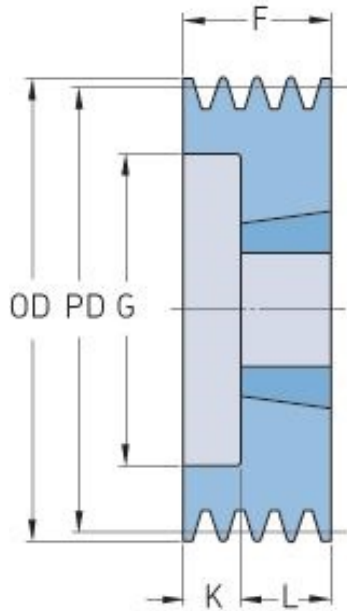

PHP 6SPZ112TB

Pitch diameter (mm)	112
Outside diameter (mm)	116
Pulley type	6
Bushing no.	2012
Min. bore (mm)	14
Max. bore (mm)	50
F (mm)	76
G (mm)	84
K (mm)	44
L (mm)	32
M (mm)	-
H (mm)	-
Weight (kg)	2.3