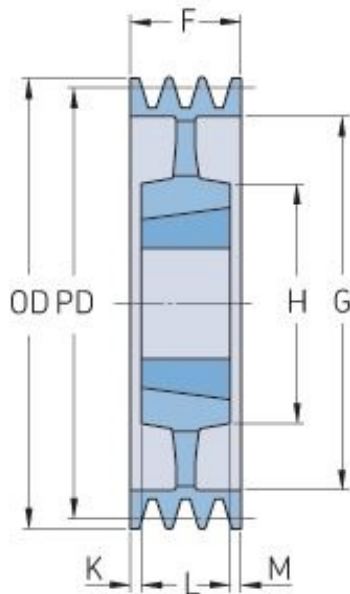

PHP 6SPZ250TB

Pitch diameter (mm)	250
Outside diameter (mm)	254
Pulley type	5
Bushing no.	2517
Min. bore (mm)	16
Max. bore (mm)	60
F (mm)	76
G (mm)	222
K (mm)	15.5
L (mm)	45
M (mm)	15.5
H (mm)	120
Weight (kg)	11.8