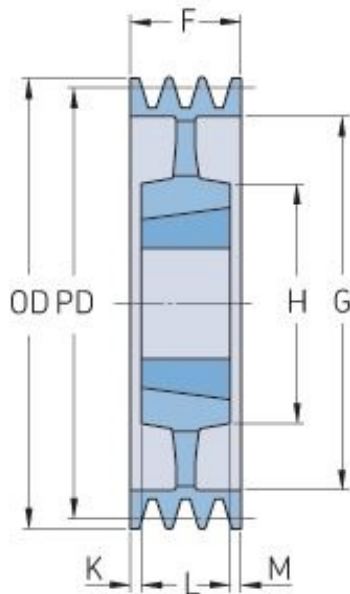

PHP 6SPZ355TB

Pitch diameter (mm)	355
Outside diameter (mm)	359
Pulley type	5
Bushing no.	2517
Min. bore (mm)	16
Max. bore (mm)	60
F (mm)	76
G (mm)	326
K (mm)	15.5
L (mm)	45
M (mm)	15.5
H (mm)	125
Weight (kg)	15