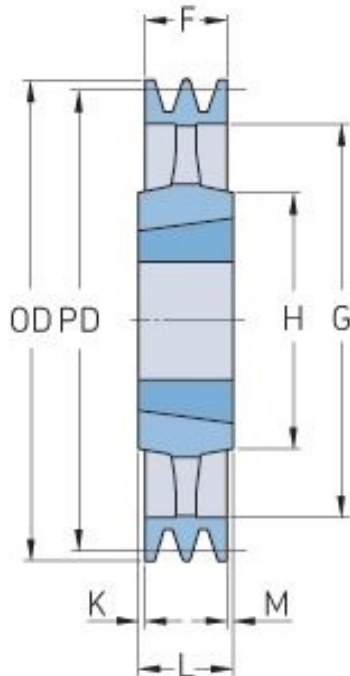

# PHP 6SPZ630TB

Pitch diameter (mm)	630
Outside diameter (mm)	634
Pulley type	4
Bushing no.	3535
Min. bore (mm)	35
Max. bore (mm)	90
F (mm)	76
G (mm)	601
K (mm)	6.5
L (mm)	89
M (mm)	6.5
H (mm)	170
Weight (kg)	35