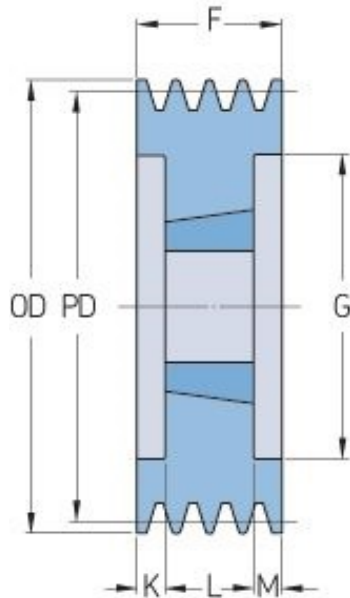

# PHP 8SPB190TB

Pitch diameter (mm)	190
Outside diameter (mm)	197
Pulley type	3
Bushing no.	3030
Min. bore (mm)	35
Max. bore (mm)	75
F (mm)	158
G (mm)	147
K (mm)	41
L (mm)	76
M (mm)	41
H (mm)	-
Weight (kg)	12.3