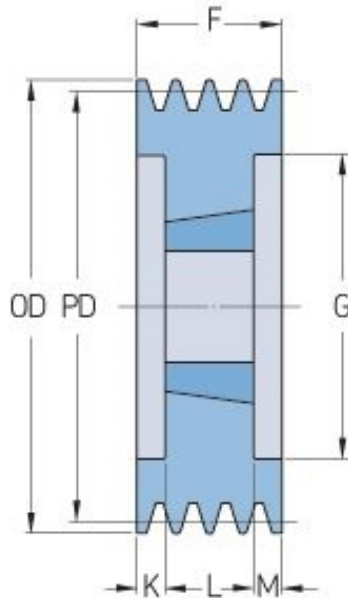

PHP 8SPB212TB

Pitch diameter (mm)	212
Outside diameter (mm)	219
Pulley type	3
Bushing no.	3535
Min. bore (mm)	35
Max. bore (mm)	90
F (mm)	158
G (mm)	169
K (mm)	34.5
L (mm)	89
M (mm)	34.5
H (mm)	-
Weight (kg)	15.8