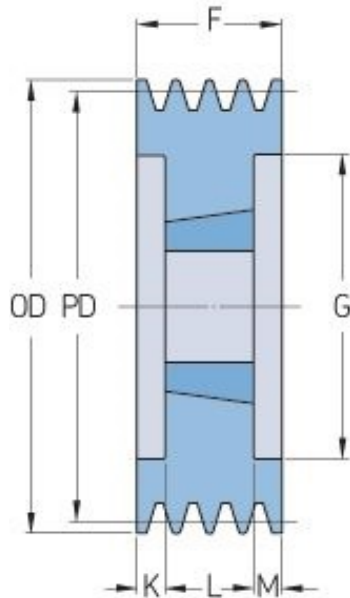

PHP 8SPB224TB

Pitch diameter (mm)	224
Outside diameter (mm)	231
Pulley type	3
Bushing no.	3535
Min. bore (mm)	35
Max. bore (mm)	90
F (mm)	158
G (mm)	181
K (mm)	34.5
L (mm)	89
M (mm)	34.5
H (mm)	-
Weight (kg)	17.9