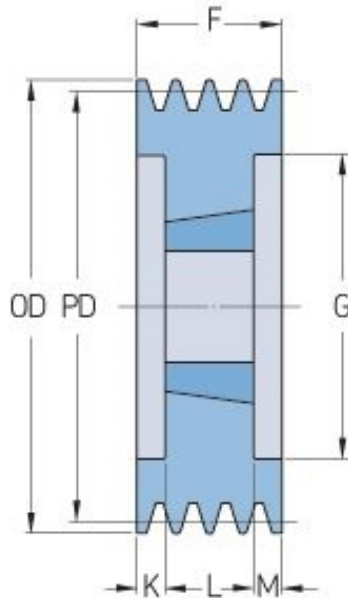

PHP 8SPB250TB

Pitch diameter (mm)	250
Outside diameter (mm)	257
Pulley type	3
Bushing no.	3535
Min. bore (mm)	35
Max. bore (mm)	90
F (mm)	158
G (mm)	207
K (mm)	34.5
L (mm)	89
M (mm)	34.5
H (mm)	-
Weight (kg)	23.2