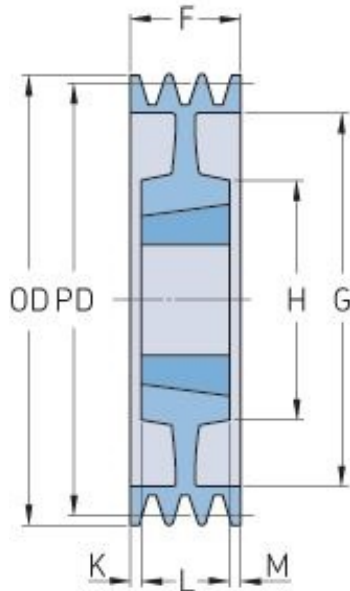

PHP 8SPB300TB

Pitch diameter (mm)	300
Outside diameter (mm)	307
Pulley type	7
Bushing no.	3535
Min. bore (mm)	35
Max. bore (mm)	90
F (mm)	158
G (mm)	257
K (mm)	34.5
L (mm)	89
M (mm)	34.5
H (mm)	170
Weight (kg)	27.3