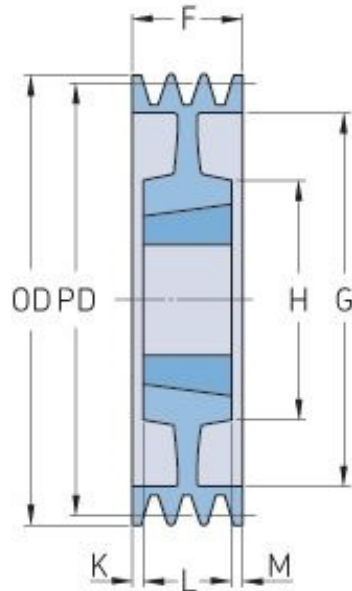

PHP 8SPB335TB

Pitch diameter (mm)	335
Outside diameter (mm)	342
Pulley type	7
Bushing no.	3535
Min. bore (mm)	35
Max. bore (mm)	90
F (mm)	158
G (mm)	292
K (mm)	34.5
L (mm)	89
M (mm)	34.5
H (mm)	170
Weight (kg)	30.5