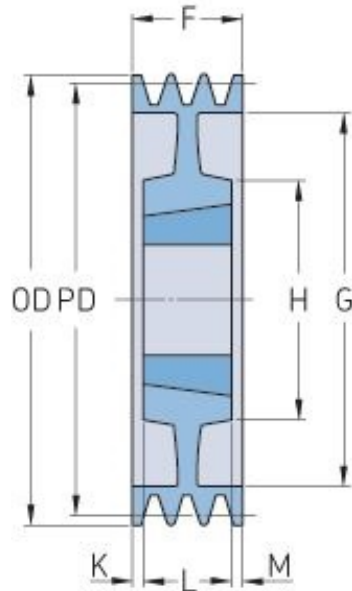

PHP 8SPB355TB

Pitch diameter (mm)	355
Outside diameter (mm)	362
Pulley type	7
Bushing no.	3535
Min. bore (mm)	35
Max. bore (mm)	90
F (mm)	158
G (mm)	312
K (mm)	34.5
L (mm)	89
M (mm)	34.5
H (mm)	170
Weight (kg)	31.5