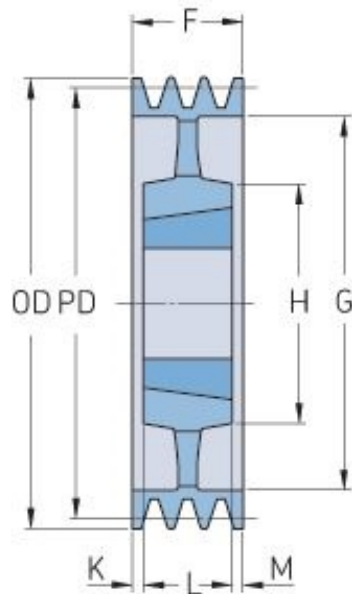

PHP 8SPB500TB

Pitch diameter (mm)	500
Outside diameter (mm)	507
Pulley type	5
Bushing no.	4040
Min. bore (mm)	40
Max. bore (mm)	100
F (mm)	158
G (mm)	457
K (mm)	28
L (mm)	102
M (mm)	28
H (mm)	200
Weight (kg)	52