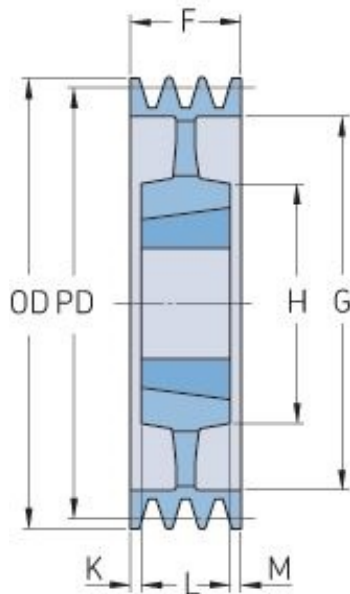

PHP 8SPB1000TB

Pitch diameter (mm)	1000
Outside diameter (mm)	1007
Pulley type	5
Bushing no.	5050
Min. bore (mm)	70
Max. bore (mm)	125
F (mm)	158
G (mm)	954
K (mm)	15.5
L (mm)	127
M (mm)	15.5
H (mm)	245
Weight (kg)	121.5