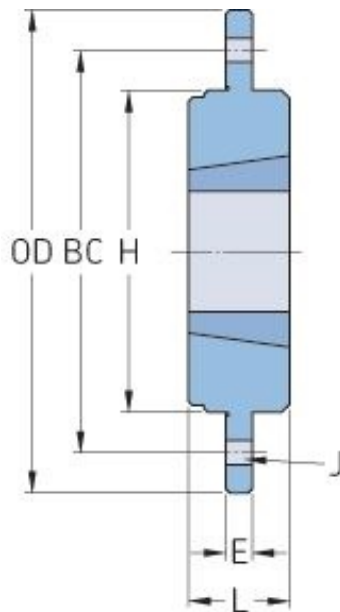

PHH BF12

Type	BF12
Bushing no.	1210
Outside diameter (mm)	120
Outside diameter (in)	4.72
B (mm)	-
B (in)	-
BC (mm)	100
BC (in)	3.94
L (mm)	25
L (in)	0.98
E (mm)	6.5
E (in)	0.26
H (mm)	80
H (in)	3.15
J (mm)	6 x 6.6
J (in)	-