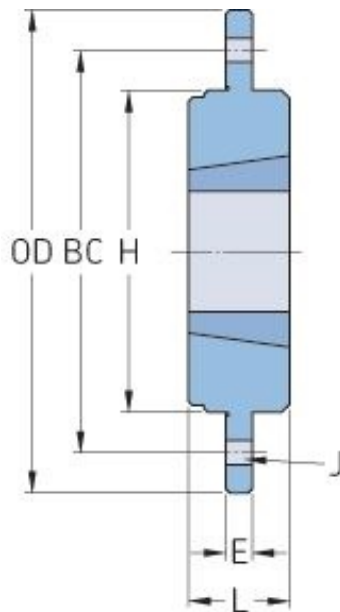

PHH BF20

Type	BF20
Bushing no.	2012
Outside diameter (mm)	145
Outside diameter (in)	5.71
B (mm)	-
B (in)	-
BC (mm)	125
BC (in)	4.92
L (mm)	32
L (in)	1.26
E (mm)	8.5
E (in)	0.33
H (mm)	100
H (in)	3.94
J (mm)	6 x 9.0
J (in)	-