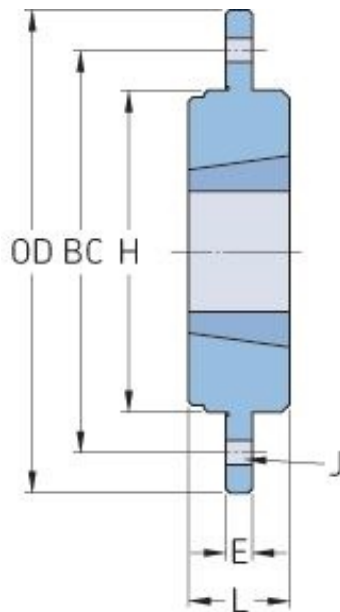

PHH BF25

| | |
|-----------------------|----------|
| Type | BF25 |
| Bushing no. | 2517 |
| Outside diameter (mm) | 185 |
| Outside diameter (in) | 7.28 |
| B (mm) | - |
| B (in) | - |
| BC (mm) | 155 |
| BC (in) | 6.1 |
| L (mm) | 44 |
| L (in) | 1.73 |
| E (mm) | 11.5 |
| E (in) | 0.45 |
| H (mm) | 130 |
| H (in) | 5.12 |
| J (mm) | 6 x 11.0 |
| J (in) | - |