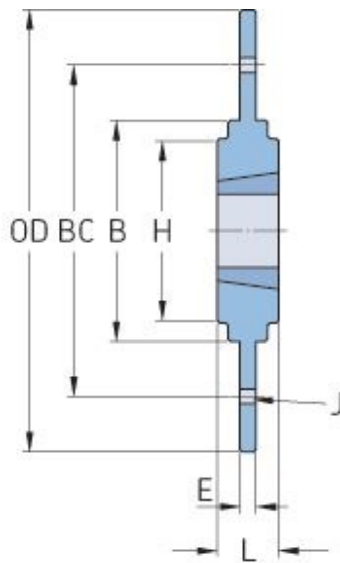

PHH SM20

Type	SM20
Bushing no.	2012
Outside diameter (mm)	270
Outside diameter (in)	10.63
B (mm)	140
B (in)	5.51
BC (mm)	190
BC (in)	7.48
L (mm)	32
L (in)	1.26
E (mm)	8.5
E (in)	0.33
H (mm)	110
H (in)	4.33
J (mm)	6 x 9.5
J (in)	-