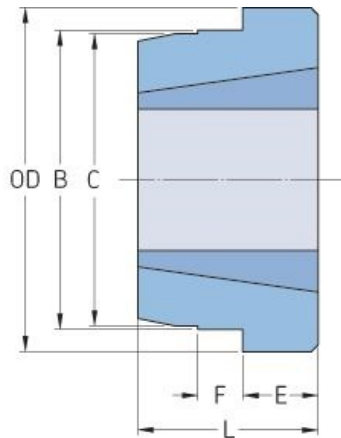

PHH W20

Type	W20
Bushing no.	2017
Outside diameter (mm)	101.6
Outside diameter (in)	4
B (mm)	88.9
B (in)	3.5
L (mm)	44.4
L (in)	1.75
E (mm)	19.05
E (in)	0.75
F (mm)	11.91
F (in)	0.47