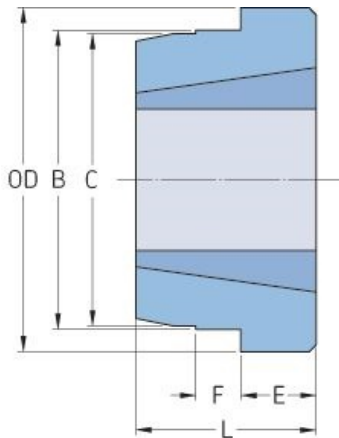

PHH W25

Type	W25
Bushing no.	2517
Outside diameter (mm)	127
Outside diameter (in)	5
B (mm)	111.13
B (in)	4.38
L (mm)	44.4
L (in)	1.75
E (mm)	19.05
E (in)	0.75
F (mm)	12.7
F (in)	0.5