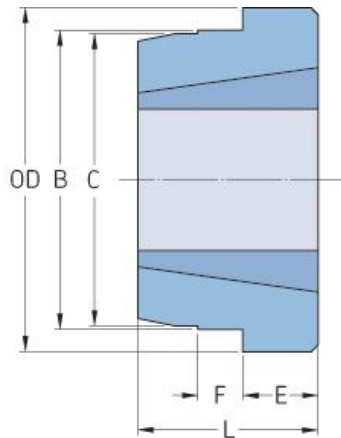

PHH W30

Type	W30
Bushing no.	3030
Outside diameter (mm)	149.86
Outside diameter (in)	5.9
B (mm)	133.35
B (in)	5.25
L (mm)	76.2
L (in)	3
E (mm)	25.4
E (in)	1
F (mm)	19.05
F (in)	0.75