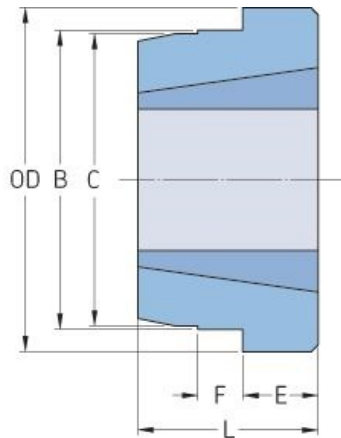

PHH W35

Type	W35
Bushing no.	3535
Outside diameter (mm)	184.15
Outside diameter (in)	7.25
B (mm)	158.75
B (in)	6.25
L (mm)	88.9
L (in)	3.5
E (mm)	31.75
E (in)	1.25
F (mm)	25.4
F (in)	1