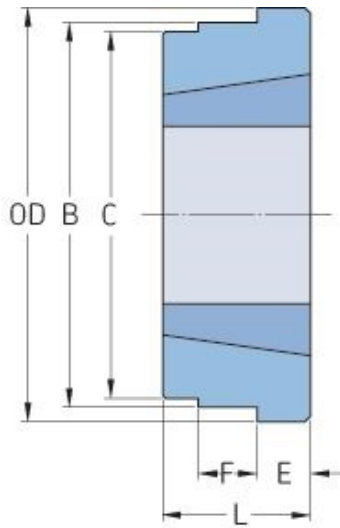

PHH WH12

Type	WH12
Bushing no.	1210
Outside diameter (mm)	70
Outside diameter (in)	2.76
B (mm)	65
B (in)	2.56
L (mm)	25
L (in)	0.98
E (mm)	9
E (in)	0.35
F (mm)	10
F (in)	0.39