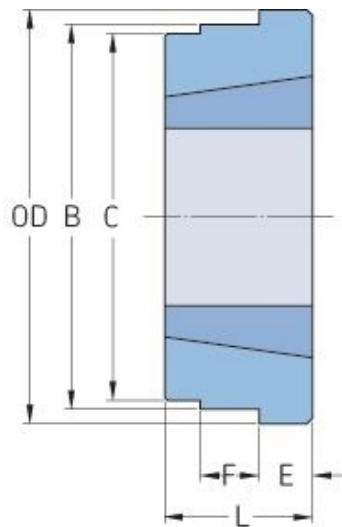

PHH WH20

Type	WH20
Bushing no.	2012
Outside diameter (mm)	95
Outside diameter (in)	3.74
B (mm)	90
B (in)	3.54
L (mm)	32
L (in)	1.26
E (mm)	12
E (in)	0.47
F (mm)	12
F (in)	0.47