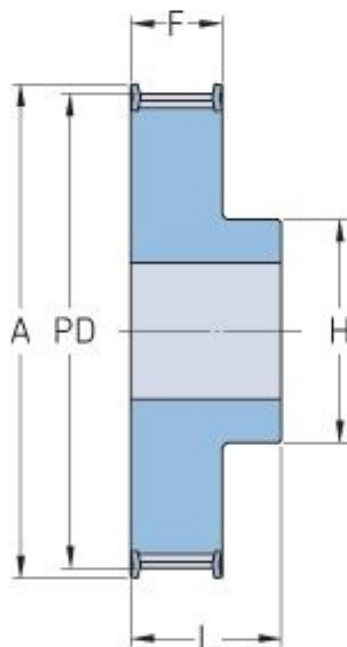

PHP 21-T5-15RSB

No. of teeth	15
Pitch diameter (mm)	23.88
Outside diameter (mm)	23.05
Pulley type	1F
Min. bore (mm)	6
Max. bore (mm)	10
Flange A (mm)	28
H	16
F	15
L	21
Weight (kg)	0.02