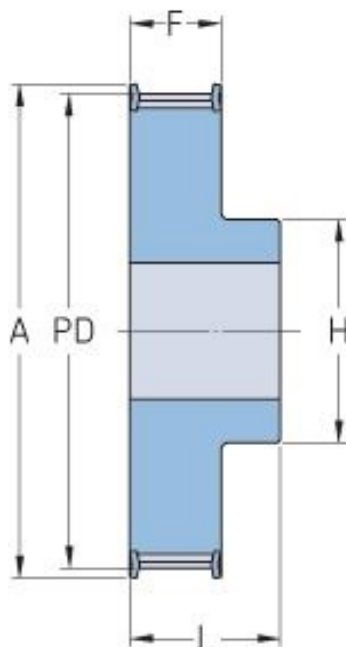

PHP 27-T5-42RSB

No. of teeth	42
Pitch diameter (mm)	66.84
Outside diameter (mm)	66
Pulley type	1F
Min. bore (mm)	8
Max. bore (mm)	26
Flange A (mm)	71
H	40
F	21
L	27
Weight (kg)	0.21