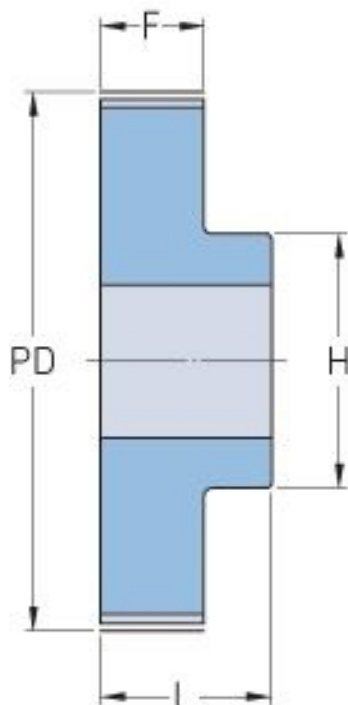

PHP 27-T5-45RSB

No. of teeth	45
Pitch diameter (mm)	71.62
Outside diameter (mm)	70.8
Pulley type	1
Min. bore (mm)	8
Max. bore (mm)	29
Flange A (mm)	-
H	45
F	21
L	27
Weight (kg)	0.26