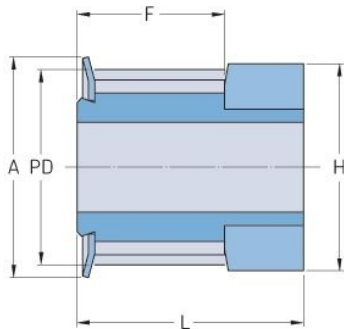

# PHP 12-3M-15RSB

No. of teeth	12
Pitch diameter (mm)	11.46
Outside diameter (mm)	10.7
Pulley type	0F
Min. bore (mm)	-
Max. bore (mm)	5
Flange A (mm)	15
H	15
F	17
L	26
Weight (kg)	0.06