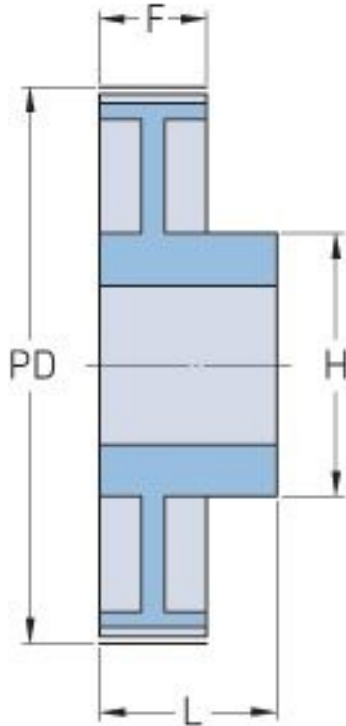

PHP 72-5M-15RSB

No. of teeth	72
Pitch diameter (mm)	114.59
Outside diameter (mm)	113.45
Pulley type	2
Min. bore (mm)	8
Max. bore (mm)	34
Flange A (mm)	-
H	50
F	20.5
L	30
M	-
Weight (kg)	0.38