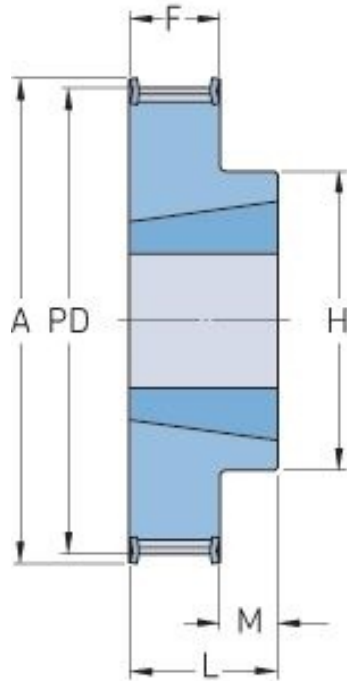

PHP 34-5M-15TB

No. of teeth	34
Pitch diameter (mm)	54.11
Outside diameter (mm)	52.97
Pulley type	3F
Bushing no.	1008
Min. bore (mm)	9
Max. bore (mm)	25
Flange A (mm)	58
H	43
F	20.5
K	-
L	22
M	1.5
Weight (kg)	0.19