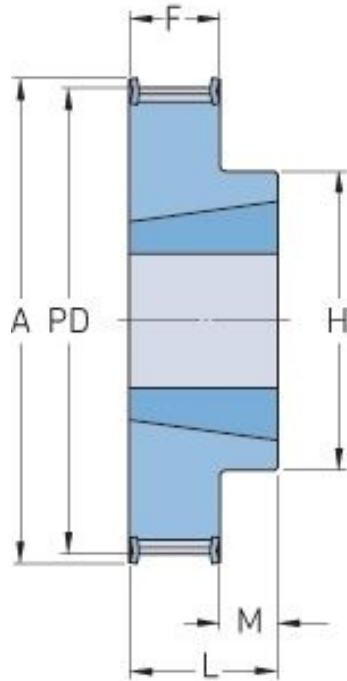

PHP 44-5M-15TB

No. of teeth	44
Pitch diameter (mm)	70.03
Outside diameter (mm)	68.89
Pulley type	3F
Bushing no.	1108
Min. bore (mm)	9
Max. bore (mm)	28
Flange A (mm)	74
H	54
F	20.5
K	-
L	22
M	1.5
Weight (kg)	0.4