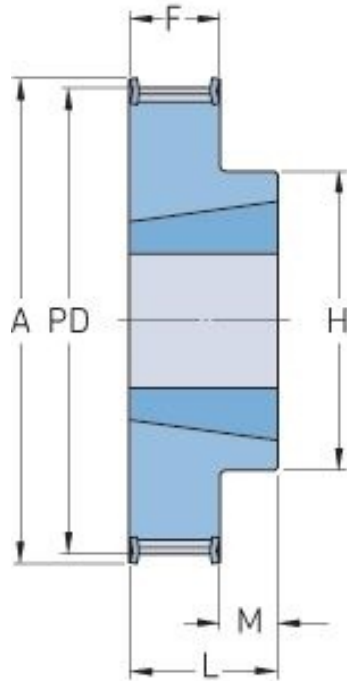

# PHP 48-5M-15TB

No. of teeth	48
Pitch diameter (mm)	76.39
Outside diameter (mm)	75.25
Pulley type	3F
Bushing no.	1210
Min. bore (mm)	11
Max. bore (mm)	32
Flange A (mm)	80
H	64
F	20.5
K	-
L	25
M	4.5
Weight (kg)	0.45